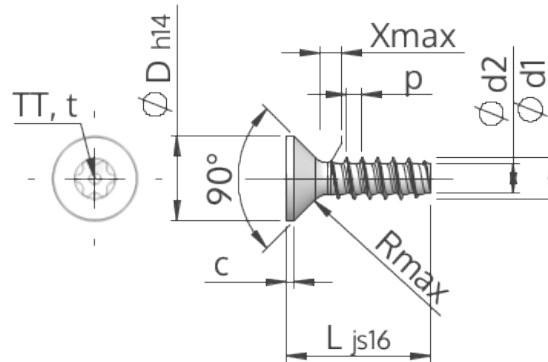

Spec Sheet STP430500550S

Item Number		STP430500550S
Standard		STP43
Material		steel, hardened
Surface		zinc-plated 5-7 µm, baked, blue / transparent passivated
Thread Outside-Ø	<b>d1</b>	5.00 <sup>+0.15</sup> mm
Thread Core-Ø	<b>d2</b>	3.53 mm
Thread Pitch	<b>p</b>	1.80 mm
Length	<b>L</b>	55.00 ±0.95 mm
Head-Ø	<b>D</b>	10.00 <sub>-0.36</sub> mm
Cylindrical Head Height	<b>C</b>	0.75 mm
Thread Run-Out	<b>X</b>	2.50 mm
Radius	<b>R</b>	2.00 mm
Size Six Lobe		TT25
Penetration Depth	<b>t</b>	1.25 - 1.65 mm
Thread		STS-plus
Weight		5.923 kg / 1000 pieces
Customs Tariff No		73 181 499