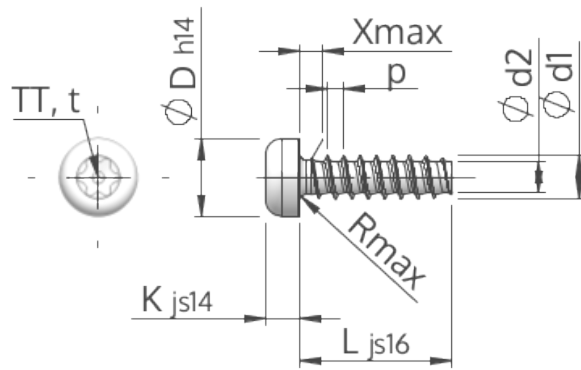

Spec Sheet STP420350350E

Item Number		STP420350350E
Standard		STP42
Material		stainless-steel A2
Surface		bright, pickled and passivated
Thread Outside-Ø	<b>d1</b>	3.50 <sup>+0.10</sup> mm
Thread Core-Ø	<b>d2</b>	2.45 mm
Thread Pitch	<b>p</b>	1.29 mm
Length	<b>L</b>	35.00 ±0.80 mm
Head-Ø	<b>D</b>	6.10 <sub>-0.36</sub> mm
Head Height	<b>K</b>	2.700 ±0.125 mm
Thread Run-Out	<b>X</b>	1.80 mm
Radius	<b>R</b>	0.50 mm
Size Six Lobe		TT15
Penetration Depth	<b>t</b>	1.10 - 1.50 mm
Thread		STS-plus
Weight		2.085 kg / 1000 pieces
Customs Tariff No		73 181 410