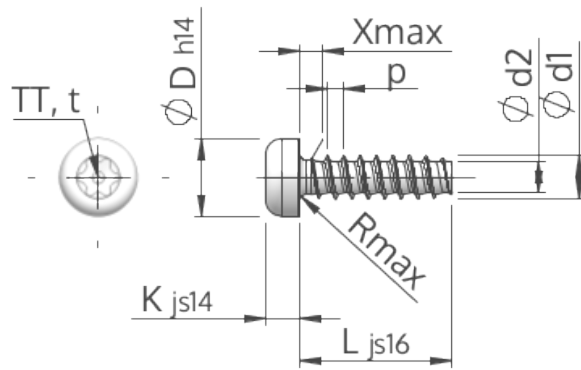

Spec Sheet STP420350110E

Item Number		STP420350110E
Standard		STP42
Material		stainless-steel A2
Surface		bright, pickled and passivated
Thread Outside-Ø	<b>d1</b>	3.50 <sup>+0.10</sup> mm
Thread Core-Ø	<b>d2</b>	2.45 mm
Thread Pitch	<b>p</b>	1.29 mm
Length	<b>L</b>	11.00 ±0.55 mm
Head-Ø	<b>D</b>	6.10 <sub>-0.36</sub> mm
Head Height	<b>K</b>	2.700 ±0.125 mm
Thread Run-Out	<b>X</b>	1.80 mm
Radius	<b>R</b>	0.50 mm
Size Six Lobe		TT15
Penetration Depth	<b>t</b>	1.10 - 1.50 mm
Thread		STS-plus
Weight		0.951 kg / 1000 pieces
Customs Tariff No		73 181 410