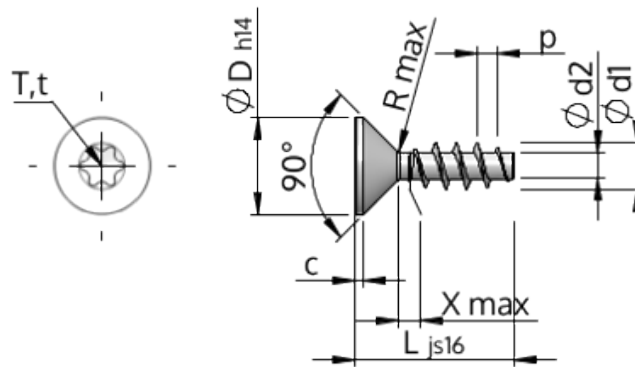

Spec Sheet STP41A0500170E

Item Number		STP41A0500170E
Standard		WN1423
Material		stainless-steel A2
Surface		bright, pickled and passivated
Thread Outside-Ø	d1	5.00 ^{+0.18} mm
Thread Core-Ø	d2	2.68 mm
Thread Pitch	p	2.24 mm
Length	L	17.00 ±0.55 mm
Head-Ø	D	9.30 _{-0.36} mm
Cylindrical Head Height	C	0.75 mm
Thread Run-Out	X	2.50 mm
Radius	R	0.45 mm
Size Six Lobe		T20
Penetration Depth	t	1.25 - 1.70 mm
Thread		STS
Weight		1.715 kg / 1000 pieces
Customs Tariff No		73 181 410