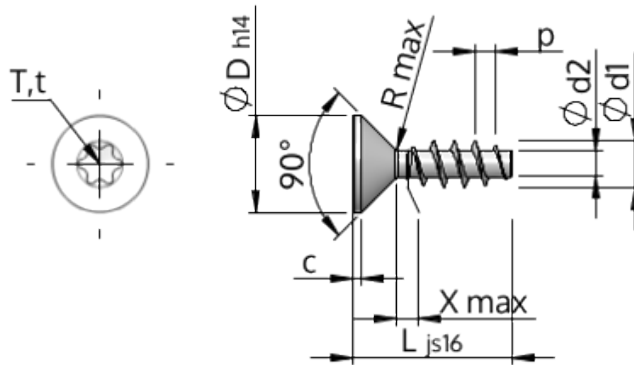

Spec Sheet STP41A0500130E

| | | |
|-------------------------|-----------|--------------------------------|
| Item Number | | STP41A0500130E |
| Standard | | WN1423 |
| Material | | stainless-steel A2 |
| Surface | | bright, pickled and passivated |
| Thread Outside-Ø | d1 | 5.00 ^{+0.18} mm |
| Thread Core-Ø | d2 | 2.68 mm |
| Thread Pitch | p | 2.24 mm |
| Length | L | 13.00 ±0.55 mm |
| Head-Ø | D | 9.30 _{-0.36} mm |
| Cylindrical Head Height | C | 0.75 mm |
| Thread Run-Out | X | 2.50 mm |
| Radius | R | 0.45 mm |
| Size Six Lobe | | T20 |
| Penetration Depth | t | 1.25 - 1.70 mm |
| Thread | | STS |
| Weight | | 1.419 kg / 1000 pieces |
| Customs Tariff No | | 73 181 410 |