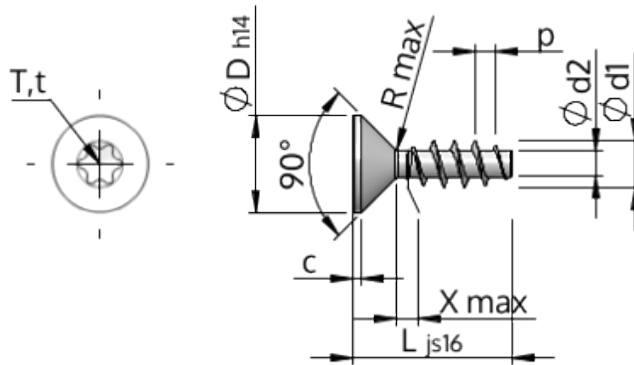

Spec Sheet STP41A0400280E

Item Number		STP41A0400280E
Standard		WN1423
Material		stainless-steel A2
Surface		bright, pickled and passivated
Thread Outside-Ø	d1	4.00 ^{+0.18} mm
Thread Core-Ø	d2	2.17 mm
Thread Pitch	p	1.79 mm
Length	L	28.00 ±0.65 mm
Head-Ø	D	8.40 _{-0.36} mm
Cylindrical Head Height	C	0.70 mm
Thread Run-Out	X	2.00 mm
Radius	R	0.40 mm
Size Six Lobe		T20
Penetration Depth	t	1.25 - 1.70 mm
Thread		STS
Weight		1.801 kg / 1000 pieces
Customs Tariff No		73 181 410