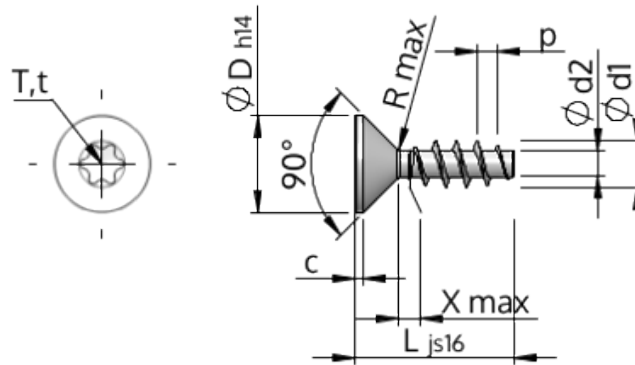

Spec Sheet STP41A0400170E

Item Number		STP41A0400170E
Standard		WN1423
Material		stainless-steel A2
Surface		bright, pickled and passivated
Thread Outside-Ø	d1	4.00 ^{+0.18} mm
Thread Core-Ø	d2	2.17 mm
Thread Pitch	p	1.79 mm
Length	L	17.00 ±0.55 mm
Head-Ø	D	8.40 _{-0.36} mm
Cylindrical Head Height	C	0.70 mm
Thread Run-Out	X	2.00 mm
Radius	R	0.40 mm
Size Six Lobe		T20
Penetration Depth	t	1.25 - 1.70 mm
Thread		STS
Weight		1.270 kg / 1000 pieces
Customs Tariff No		73 181 410