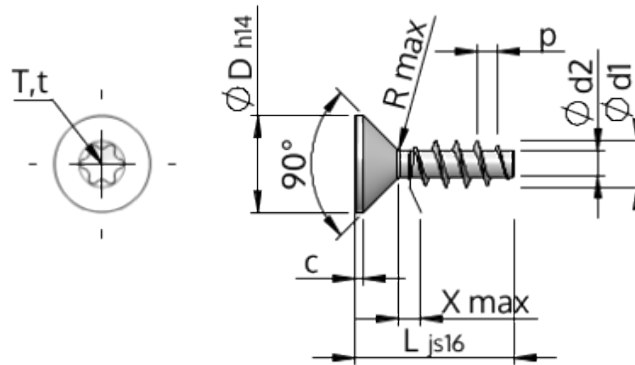

Spec Sheet STP41A0400150E

Item Number		STP41A0400150E
Standard		WN1423
Material		stainless-steel A2
Surface		bright, pickled and passivated
Thread Outside-Ø	<b>d1</b>	4.00 <sup>+0.18</sup> mm
Thread Core-Ø	<b>d2</b>	2.17 mm
Thread Pitch	<b>p</b>	1.79 mm
Length	<b>L</b>	15.00 ±0.55 mm
Head-Ø	<b>D</b>	8.40 <sub>-0.36</sub> mm
Cylindrical Head Height	<b>C</b>	0.70 mm
Thread Run-Out	<b>X</b>	2.00 mm
Radius	<b>R</b>	0.40 mm
Size Six Lobe		T20
Penetration Depth	<b>t</b>	1.25 - 1.70 mm
Thread		STS
Weight		1.174 kg / 1000 pieces
Customs Tariff No		73 181 410