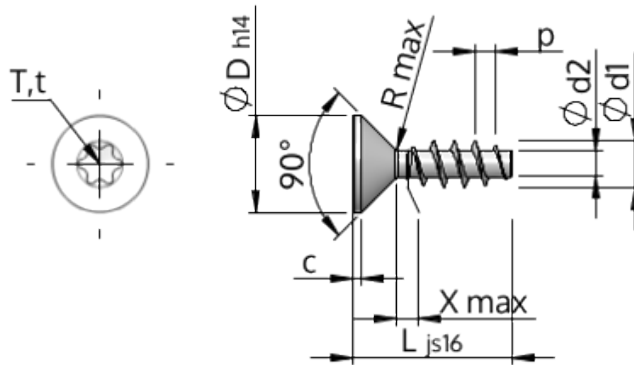

Spec Sheet STP41A0350150E

Item Number		STP41A0350150E
Standard		WN1423
Material		stainless-steel A2
Surface		bright, pickled and passivated
Thread Outside-Ø	<b>d1</b>	3.50 <sup>+0.18</sup> mm
Thread Core-Ø	<b>d2</b>	1.91 mm
Thread Pitch	<b>p</b>	1.57 mm
Length	<b>L</b>	15.00 ±0.55 mm
Head-Ø	<b>D</b>	7.30 <sub>-0.36</sub> mm
Cylindrical Head Height	<b>C</b>	0.65 mm
Thread Run-Out	<b>X</b>	1.80 mm
Radius	<b>R</b>	0.35 mm
Size Six Lobe		T15
Penetration Depth	<b>t</b>	1.00 - 1.30 mm
Thread		STS
Weight		0.830 kg / 1000 pieces
Customs Tariff No		73 181 410