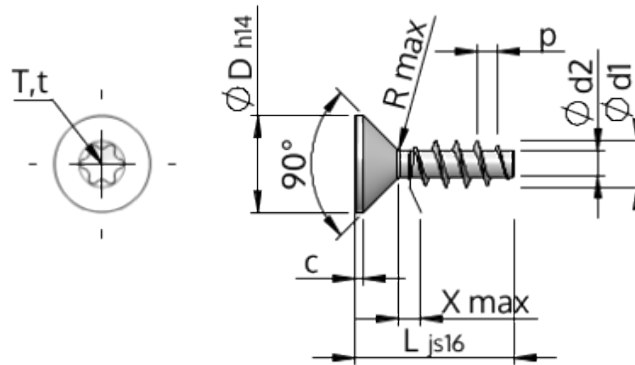

Spec Sheet STP41A0350110E

Item Number		STP41A0350110E
Standard		WN1423
Material		stainless-steel A2
Surface		bright, pickled and passivated
Thread Outside-Ø	<b>d1</b>	3.50 <sup>+0.18</sup> mm
Thread Core-Ø	<b>d2</b>	1.91 mm
Thread Pitch	<b>p</b>	1.57 mm
Length	<b>L</b>	11.00 ±0.55 mm
Head-Ø	<b>D</b>	7.30 <sub>-0.36</sub> mm
Cylindrical Head Height	<b>C</b>	0.65 mm
Thread Run-Out	<b>X</b>	1.80 mm
Radius	<b>R</b>	0.35 mm
Size Six Lobe		T15
Penetration Depth	<b>t</b>	1.00 - 1.30 mm
Thread		STS
Weight		0.682 kg / 1000 pieces
Customs Tariff No		73 181 410