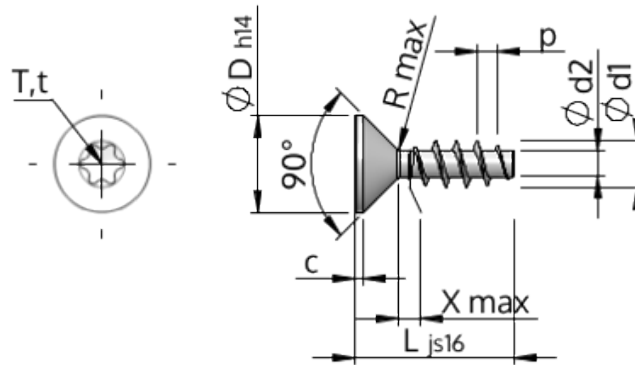

Spec Sheet STP41A0350090E

Item Number		STP41A0350090E
Standard		WN1423
Material		stainless-steel A2
Surface		bright, pickled and passivated
Thread Outside-Ø	d1	3.50 ^{+0.18} mm
Thread Core-Ø	d2	1.91 mm
Thread Pitch	p	1.57 mm
Length	L	9.00 ±0.45 mm
Head-Ø	D	7.30 _{-0.36} mm
Cylindrical Head Height	C	0.65 mm
Thread Run-Out	X	1.80 mm
Radius	R	0.35 mm
Size Six Lobe		T15
Penetration Depth	t	1.00 - 1.30 mm
Thread		STS
Weight		0.607 kg / 1000 pieces
Customs Tariff No		73 181 410