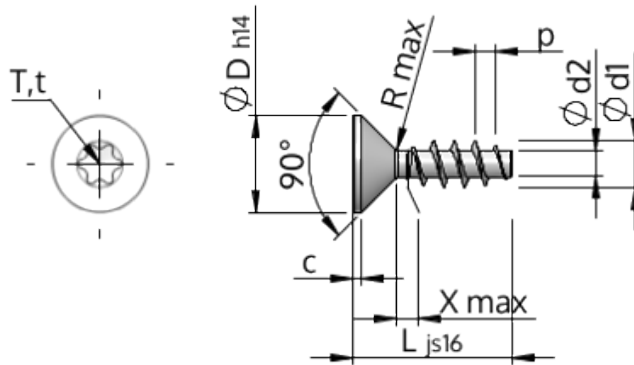

Spec Sheet STP41A0300170E

Item Number		STP41A0300170E
Standard		WN1423
Material		stainless-steel A2
Surface		bright, pickled and passivated
Thread Outside-Ø	d1	3.00 ^{+0.14} mm
Thread Core-Ø	d2	1.66 mm
Thread Pitch	p	1.34 mm
Length	L	17.00 ±0.55 mm
Head-Ø	D	5.50 _{-0.30} mm
Cylindrical Head Height	C	0.55 mm
Thread Run-Out	X	1.50 mm
Radius	R	0.35 mm
Size Six Lobe		T8
Penetration Depth	t	0.80 - 1.00 mm
Thread		STS
Weight		0.599 kg / 1000 pieces
Customs Tariff No		73 181 410