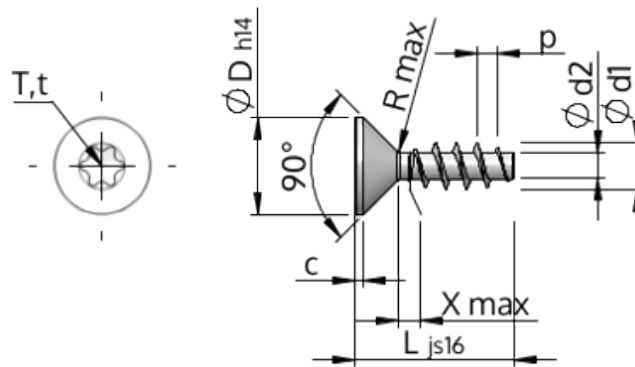

Spec Sheet STP41A0300150E

Item Number		STP41A0300150E
Standard		WN1423
Material		stainless-steel A2
Surface		bright, pickled and passivated
Thread Outside-Ø	<b>d1</b>	3.00 <sup>+0.14</sup> mm
Thread Core-Ø	<b>d2</b>	1.66 mm
Thread Pitch	<b>p</b>	1.34 mm
Length	<b>L</b>	15.00 ±0.55 mm
Head-Ø	<b>D</b>	5.50 <sub>-0.30</sub> mm
Cylindrical Head Height	<b>C</b>	0.55 mm
Thread Run-Out	<b>X</b>	1.50 mm
Radius	<b>R</b>	0.35 mm
Size Six Lobe		T8
Penetration Depth	<b>t</b>	0.80 - 1.00 mm
Thread		STS
Weight		0.542 kg / 1000 pieces
Customs Tariff No		73 181 410