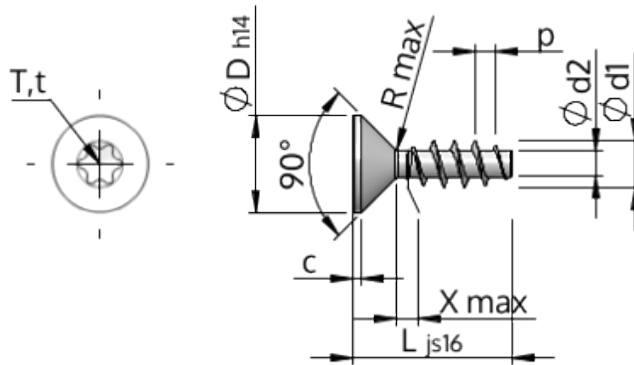

Spec Sheet STP41A0300090E

Item Number		STP41A0300090E
Standard		WN1423
Material		stainless-steel A2
Surface		bright, pickled and passivated
Thread Outside-Ø	d1	3.00 ^{+0.14} mm
Thread Core-Ø	d2	1.66 mm
Thread Pitch	p	1.34 mm
Length	L	9.00 ±0.45 mm
Head-Ø	D	5.50 _{-0.30} mm
Cylindrical Head Height	C	0.55 mm
Thread Run-Out	X	1.50 mm
Radius	R	0.35 mm
Size Six Lobe		T8
Penetration Depth	t	0.80 - 1.00 mm
Thread		STS
Weight		0.370 kg / 1000 pieces
Customs Tariff No		73 181 410